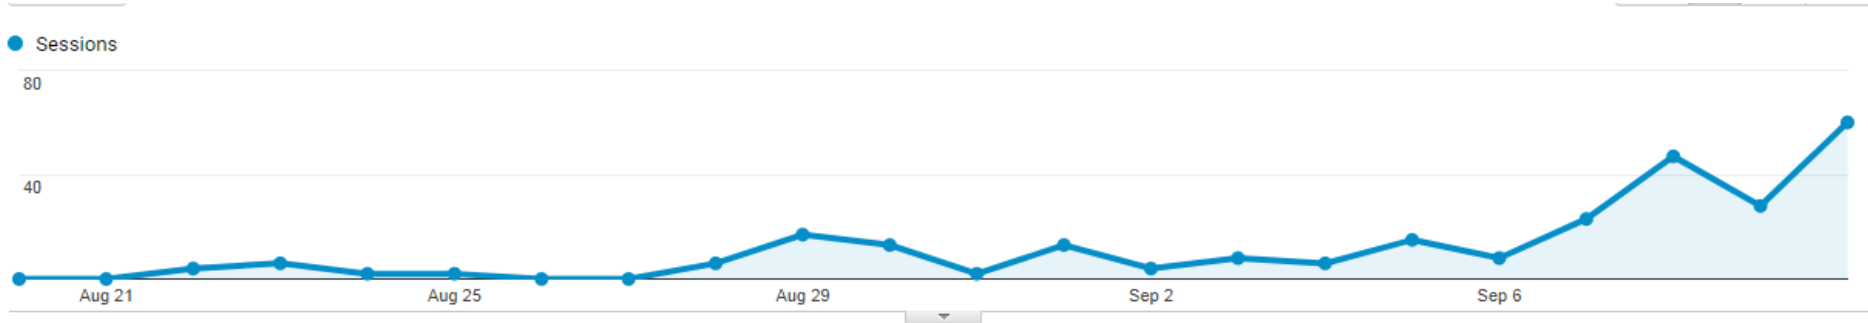

Medical Travel Guides Page

22/8/17 – 10/09/17

Medical Travel guide visitor

Sessions
Medical Travel guides
261

Users
Medical Travel guides
205

Pageviews
Medical Travel guides
4,693

Pages / Session
Medical Travel guides
17.98

SEO on Google

Google search results for "medical travel guides". The search bar shows the query. Below the search bar, there are tabs for "All", "Images", "News", "Maps", "Videos", "More", "Settings", and "Tools". The "All" tab is selected. Below the tabs, it says "About 26,400,000 results (0.60 seconds)". The first search result is "Medical Travel Guides | Bumrungrad Hospital Bangkok Thailand" with the URL "https://www.bumrungrad.com/medical-travel-guides/departure-follow-up". Below the URL, it says "Pre-Arrival | Arrival | Occupancy | Departure / Follow-up | All information that you need to know for medical travel in Thailand." Below this result, there is another result "Medical Tourism - Medical Travel Guide - MedRe".