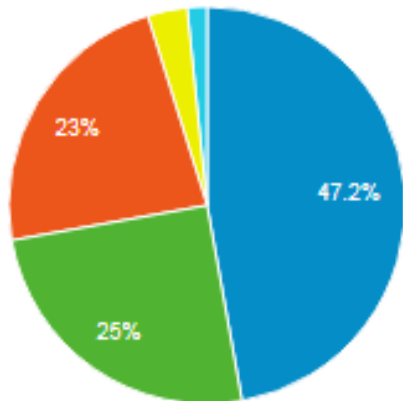

Medical Travel Guides Page

22/8/17 – 10/09/17

Medical Travel guide visitor

Sessions
Medical Travel guides
261

Users
Medical Travel guides
205

Pageviews
Medical Travel guides
4,693

Pages / Session
Medical Travel guides
17.98

Top Channels

- Organic Search
- Referral
- Direct
- Paid Search
- (Other)
- Display
- Email
- Social

Acquisition

	Sessions ↓	% New Sessions ↓
Medical Travel ...	247	31.17%
1 Organic Search	117	
2 Referral	62	
3 Direct	57	
4 Paid Search	8	
5 (Other)	4	

Top 15 Countries

Country ?	Sessions ? ↓	% New Sessions ?	New Users ?
Medical Travel guides	265 % of Total: 0.04% (660,311)	31.32% Avg for View: 61.77% (-49.29%)	83 % of Total: 0.02% (407,876)
1. (not set)	124 (46.79%)	24.19%	30 (36.14%)
2. Thailand	47 (17.74%)	31.91%	15 (18.07%)
3. United States	13 (4.91%)	61.54%	8 (9.64%)
4. Australia	9 (3.40%)	44.44%	4 (4.82%)
5. Bangladesh	8 (3.02%)	50.00%	4 (4.82%)
6. Ethiopia	8 (3.02%)	0.00%	0 (0.00%)
7. Canada	6 (2.26%)	33.33%	2 (2.41%)
8. Belgium	4 (1.51%)	50.00%	2 (2.41%)
9. Indonesia	4 (1.51%)	0.00%	0 (0.00%)
10. Myanmar (Burma)	4 (1.51%)	0.00%	0 (0.00%)
11. Mongolia	4 (1.51%)	50.00%	2 (2.41%)
12. Philippines	4 (1.51%)	50.00%	2 (2.41%)
13. Vietnam	4 (1.51%)	0.00%	0 (0.00%)
14. Afghanistan	2 (0.75%)	0.00%	0 (0.00%)
15. China	2 (0.75%)	100.00%	2 (2.41%)